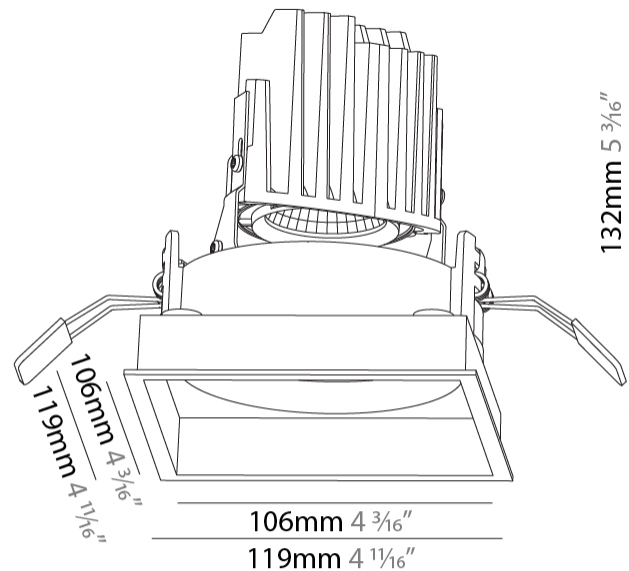

PHYSICAL

Shape: Square
Length (mm): 119
Length (in): 4 11/16
Width (mm): 119
Width (in): 4 11/16
Depth (mm): 132
Depth (in): 5 3/16
Ceiling Thickness (mm): 10 / 12.5 / 15
Ceiling Thickness (in): 3/8 or 1/2 or 9/16
Min. Recessing Depth (mm): 200
Min. Recessing Depth (in): 7 7/8
Light Distribution: Adjustable / Downlight
Weight (kg): 0.544
Weight (lbs): 1.2
Fixture Finish: SSR / BKV / CWI / CRY / HAB / LAG / UFT / ITA / RUA / RUR / MIC / FTG / MYG / TWT / LOD / PUS / FRO / FUP / KIA / POP / BLS / SPG / MEY / GOH / GUM / CHC / COM / ABZ / JAG / OBR / MOS / ROR
Fixture Material: Aluminum Die Cast
Cut-out Measurements: 114mm / 4 1/2" x 114mm / 4 1/2"

ELECTRICAL

Lamp Type: LED (Zhaga Standard)
Input Wattage (W): 13.2 / 16.5
Total Output Wattage (W): 12 / 14
Dimming: Tri-Mode (Non-Dimming and Phase Dimming (120Vac only) and 0-10V Dimming)
Driver Included: No
Driver Location: Recessed Housing
Driver Type: Constant Current - Universal
Driver Class: Class 2
Housing: See components
Input Voltage (V): 120 - 277
Constant Current (MA): 350

LED

Number of LEDs: 1
Color Temperature (°K): 2700 / 3000 / 3500 / 4000
Max. Delivered Lumen (lm): 850 / 950 / 1019 / 1040
Nominal Lumen (lm): 960 / 1070 / 1156 / 1180
CRI: >90 CRI
Lamp Life (hrs): 50000

OPTICAL

Reflector°: 10
Adjustability: Rotational 355°; Tilt 30°

RATINGS AND CERTIFICATIONS

Certified By: Certified for North American Standards
IP rating: IP20