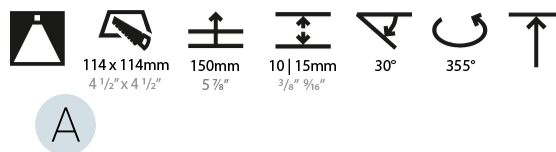

PHYSICAL

Shape: Square
Length (mm): 119
Length (in): 4 11/16
Width (mm): 119
Width (in): 4 11/16
Depth (mm): 132
Depth (in): 5 3/16
Ceiling Thickness (mm): 10 / 12.5 / 15
Ceiling Thickness (in): 3/8 or 1/2 or 9/16
Min. Recessing Depth (mm): 200
Min. Recessing Depth (in): 7 7/8
Light Distribution: Adjustable / Downlight
Weight (kg): 0.544
Weight (lbs): 1.2
Fixture Finish: SSR / BKV / CWI / CRY / HAB / LAG / UFT / ITA / RUA / RUR / MIC / FTG / MYG / TWT / LOD / PUS / FRO / FUP / KIA / POP / BLS / SPG / MEY / GOH / GUM / CHC / COM / ABZ / JAG / OBR / MOS / ROR
Fixture Material: Aluminum Die Cast
Cut-out Measurements: 114mm / 4 1/2" x 114mm / 4 1/2"

ELECTRICAL

Lamp Type: LED (Zhaga Standard)
Input Wattage (W): 13.2 / 16.5
Total Output Wattage (W): 12 / 14
Dimming: Tri-Mode (Non-Dimming and Phase Dimming (120Vac only) and 0-10V Dimming)
Driver Included: No
Driver Location: Recessed Housing
Driver Type: Constant Current - Universal
Driver Class: Class 2
Housing: See components
Input Voltage (V): 120 - 277
Constant Current (MA): 350

LED

Number of LEDs: 1
Color Temperature (°K): 2700 / 3000 / 3500 / 4000
Max. Delivered Lumen (lm): 850 / 950 / 1019 / 1040
Nominal Lumen (lm): 960 / 1070 / 1156 / 1180
CRI: >90 CRI
Lamp Life (hrs): 50000

OPTICAL

Reflector°: 10
Adjustability: Rotational 355°; Tilt 30°

RATINGS AND CERTIFICATIONS

Certified By: Certified for North American Standards
IP rating: IP20